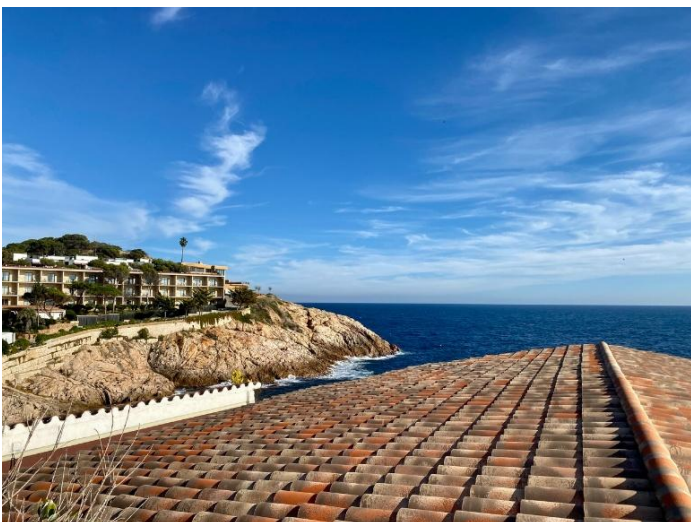

Mediterranean Sea View Terrace

Mediterranean Sea View (no balcony)

Mediterranean Garden View Balcony

Suite Port Salvi